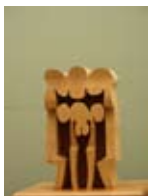

Hugh Townley

Estate—nesting pieces

NP1

Madrid Mood

19 ½" x 3 ¼" x 4", Fir and gold leaf

NP2

Maime

9" x 5" x 4 ½", Mahogany sculpture

NP3

Nesting piece I

9" x 4 ½" x 4 ½", Maple

NP4

Small Ghost Maker

13 x 5 ½" x 5 ½", Oak (four parts)

NP5

Nesting piece II

19" x 3" x 3", Fir

NP6

Nesting piece III

12" x 7" x 5 ½", Oak

[Click on the image to open a larger version in your browser](#)