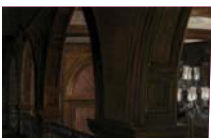

Ceiling at the Tower Room
2004, 13 1/2" x 11"
oil on canvas
\$2,800 NOT HUNG

7 *Chandeliers at the Treasury Room*
2004, 18" x 11"
oil on canvas
\$3,000

Sanburn from the Top
2004, 11" x 18"
oil on canvas
\$3,000 NOT HUNG